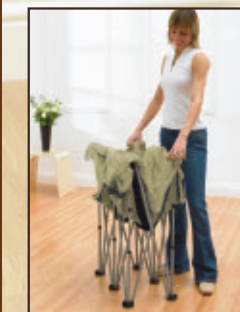

PARIS FULLY UPHOLSTERED OTTOMAN BEDSTEAD

Fully upholstered faux leather Ottoman bedstead, available in black or brown.
Slat frame is lifted with a pneumatic mechanism. This enables the frame to be lifted whilst the mattress is still in place, giving you easy access to the storage space below.

OSLO FAUX SUEDE OTTOMAN BEDSTEAD

Fully upholstered in faux suede, available in two colours, chocolate brown or taupe.

A padded headboard offers warm and comfortable support to sit up against whilst relaxing in bed. The beech sprung slatted frame is lifted with a pneumatic mechanism. This enables the frame to be lifted with the mattress in place, giving you easy access to the space below. Low profile mahogany feet complete the look.